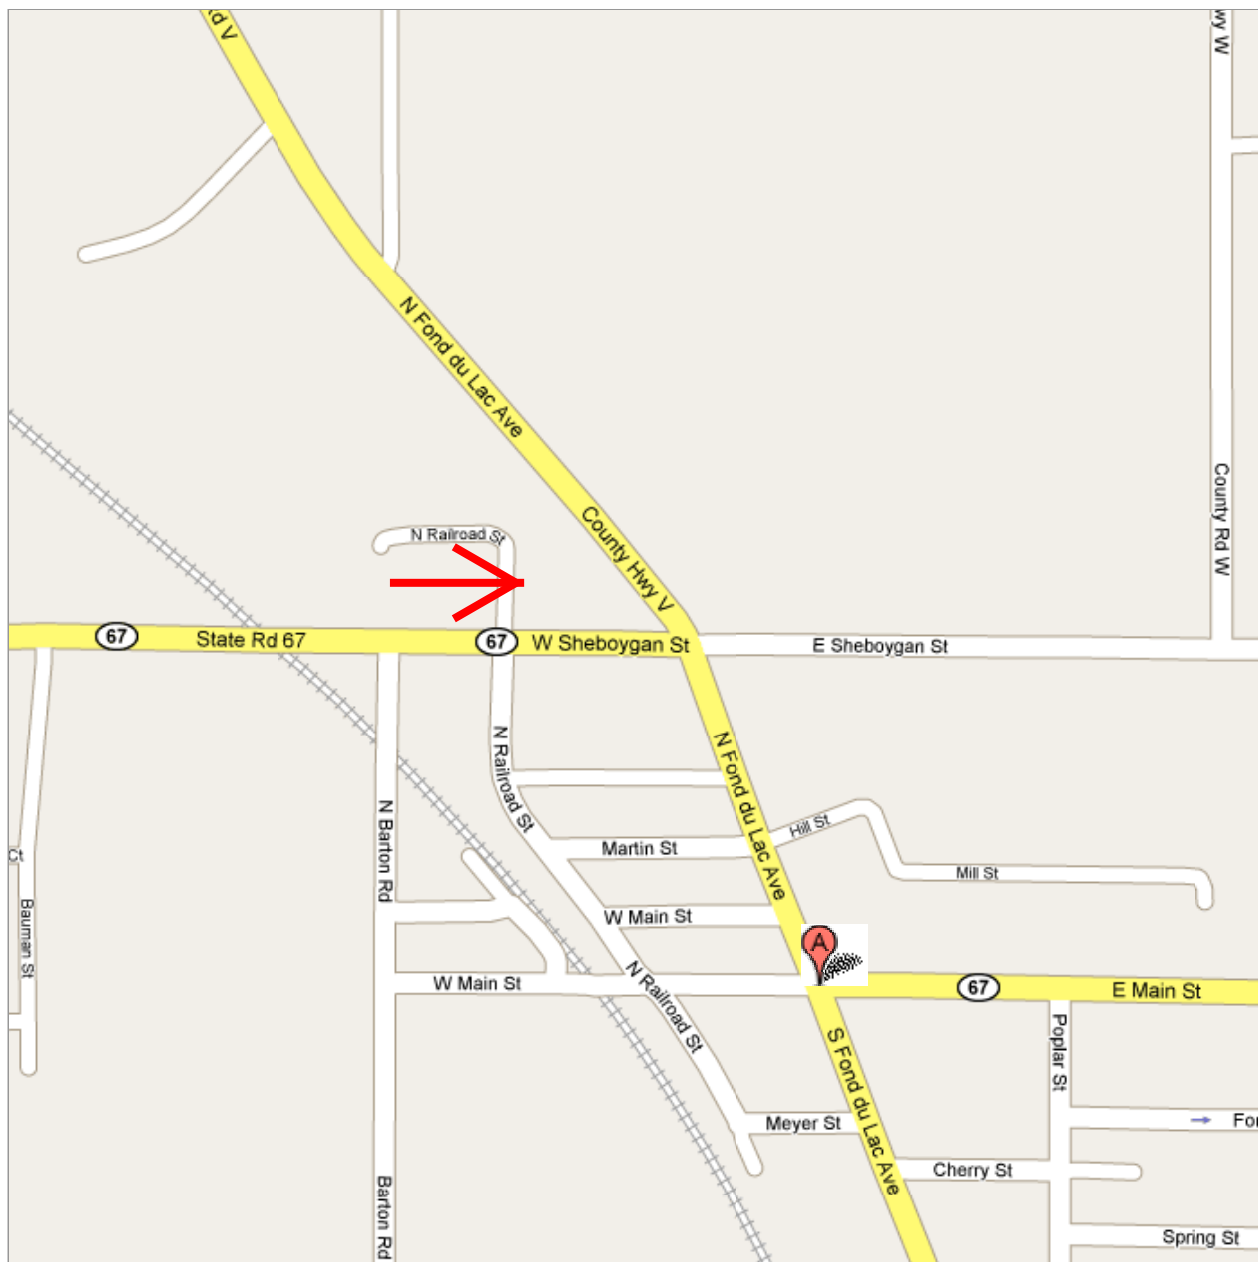

Address **Campbellsport, WI**

Get Google Maps on your phone

Text the word "GMAPS" to 466453

Take County V north from Kewaskum. It becomes Fond du Lac Ave in Campbellsport. There is a stop sign at "A". Go straight, turn left on Sheboygan St and take immediate right onto Railroad St. On your right about 75 feet ahead is the school and you will see a ramp going up to the right. There is a garage door at the top and one half way up the ramp. The one half way up the ramp is the stage door.