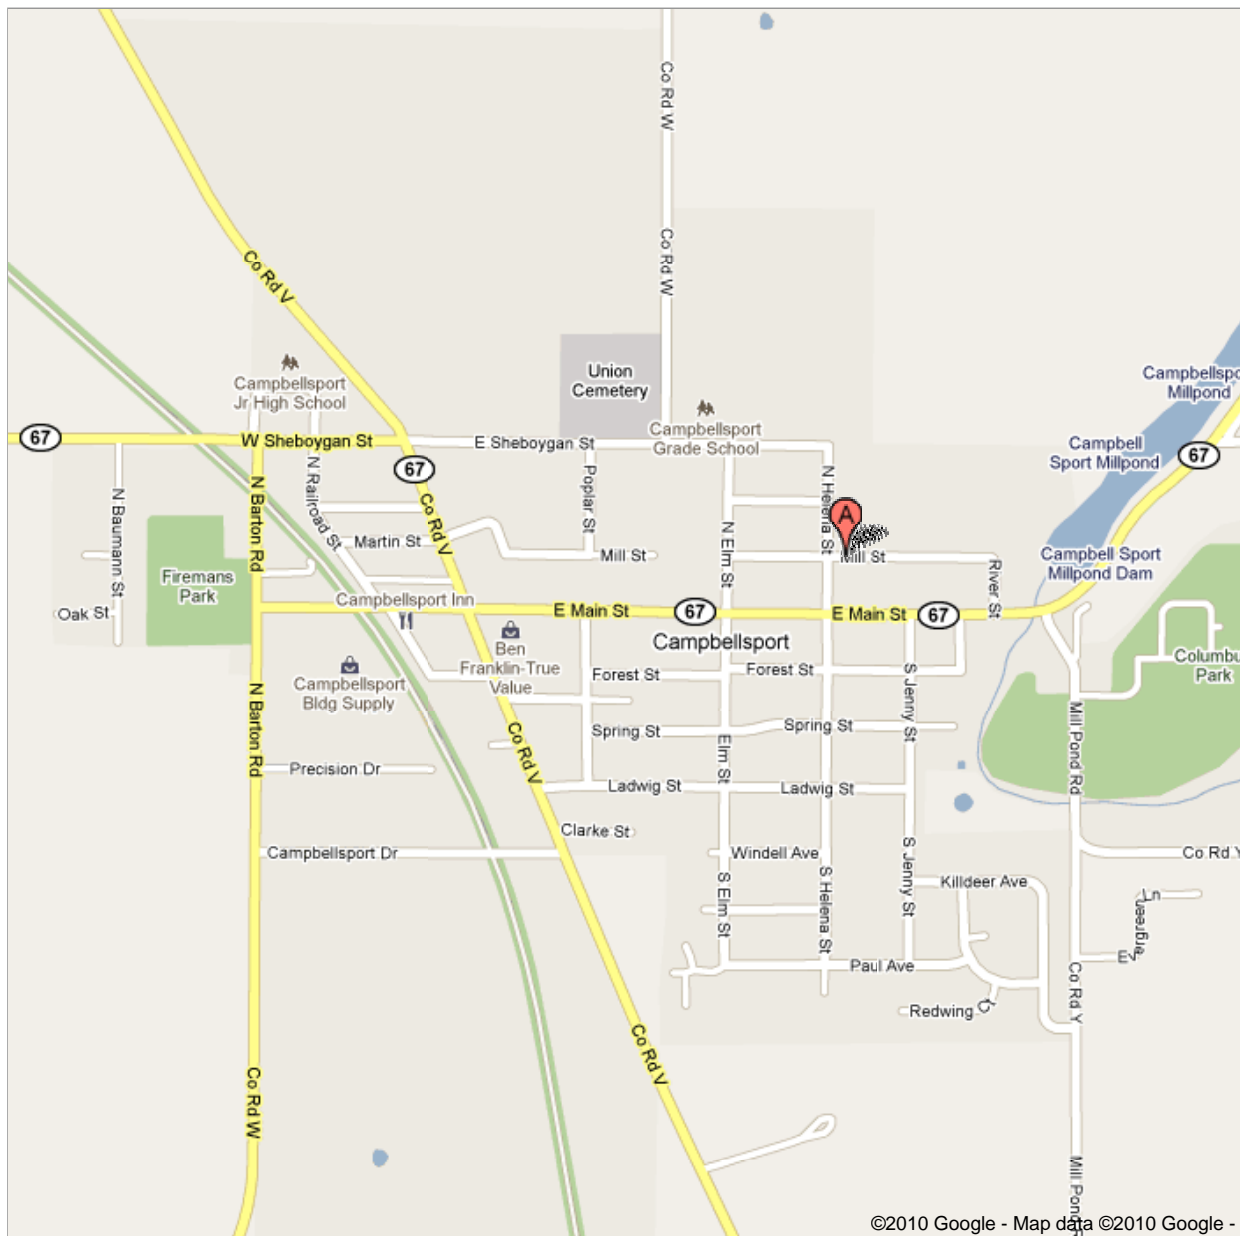

Address **415 Mill St**  
**Campbellsport, WI 53010**

Get Google Maps on your phone

Text the word "GMAPS" to 466453

©2010 Google - Map data ©2010 Google -