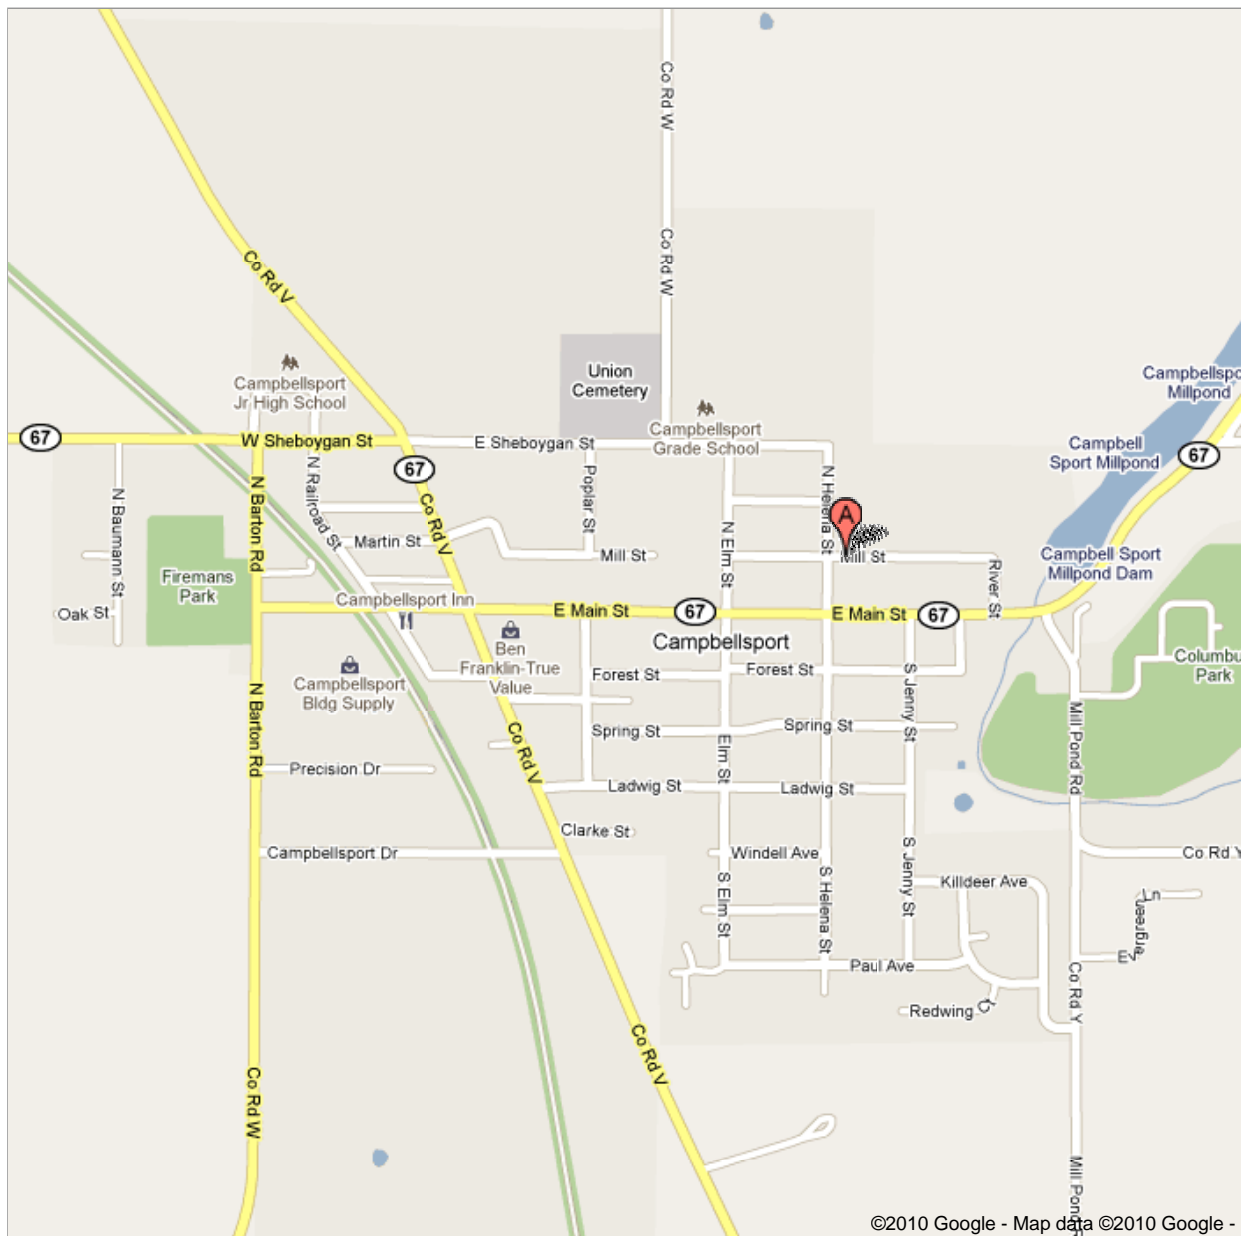

Address **415 Mill St**
Campbellsport, WI 53010

Get Google Maps on your phone

Text the word "GMAPS" to 466453

©2010 Google - Map data ©2010 Google -